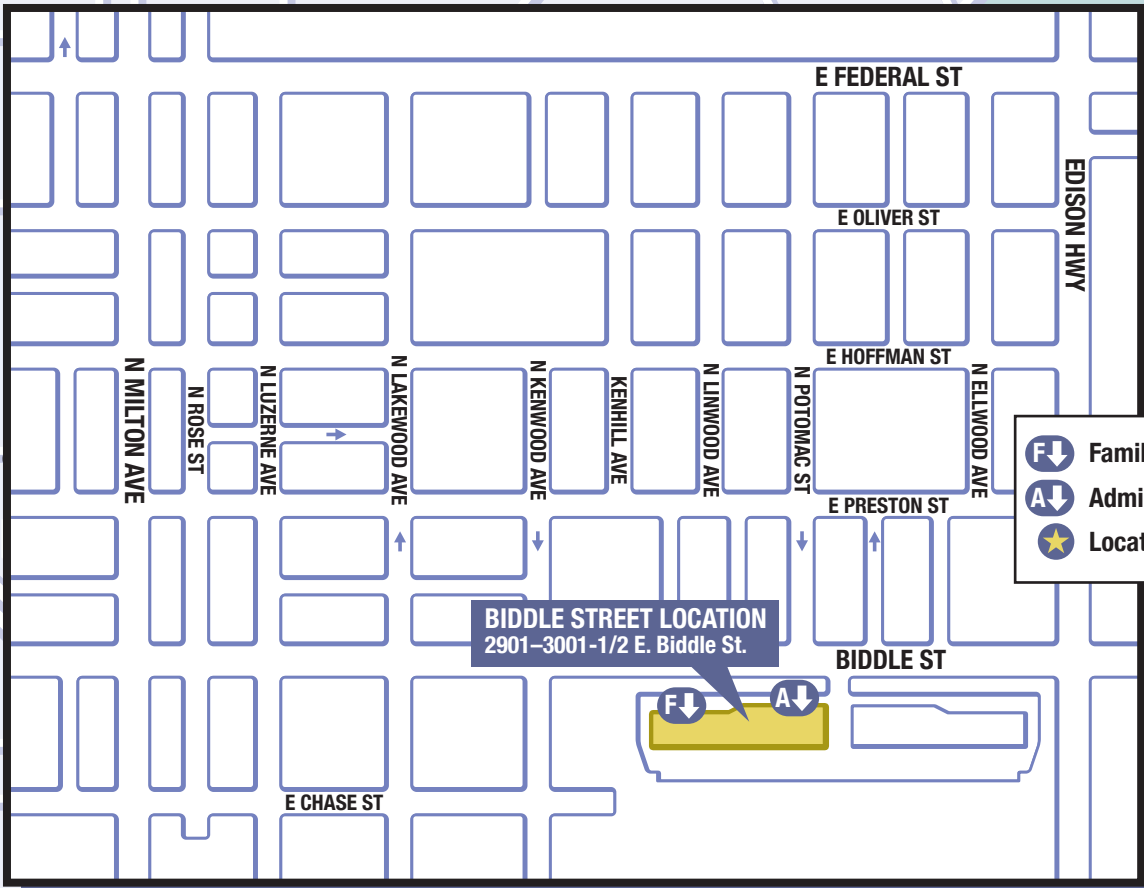

Kennedy Krieger Institute: Biddle Street Location

Clifton Park Golf Course

- Family Center Entrance
- Administration Entrance
- Location

2901-3001-1/2 Biddle St.

Bocek Field Park

707, 716, & 801 N. Broadway

1750 E. Fairmount Ave.

720 Aliceanna St.

2811 Dillon St.